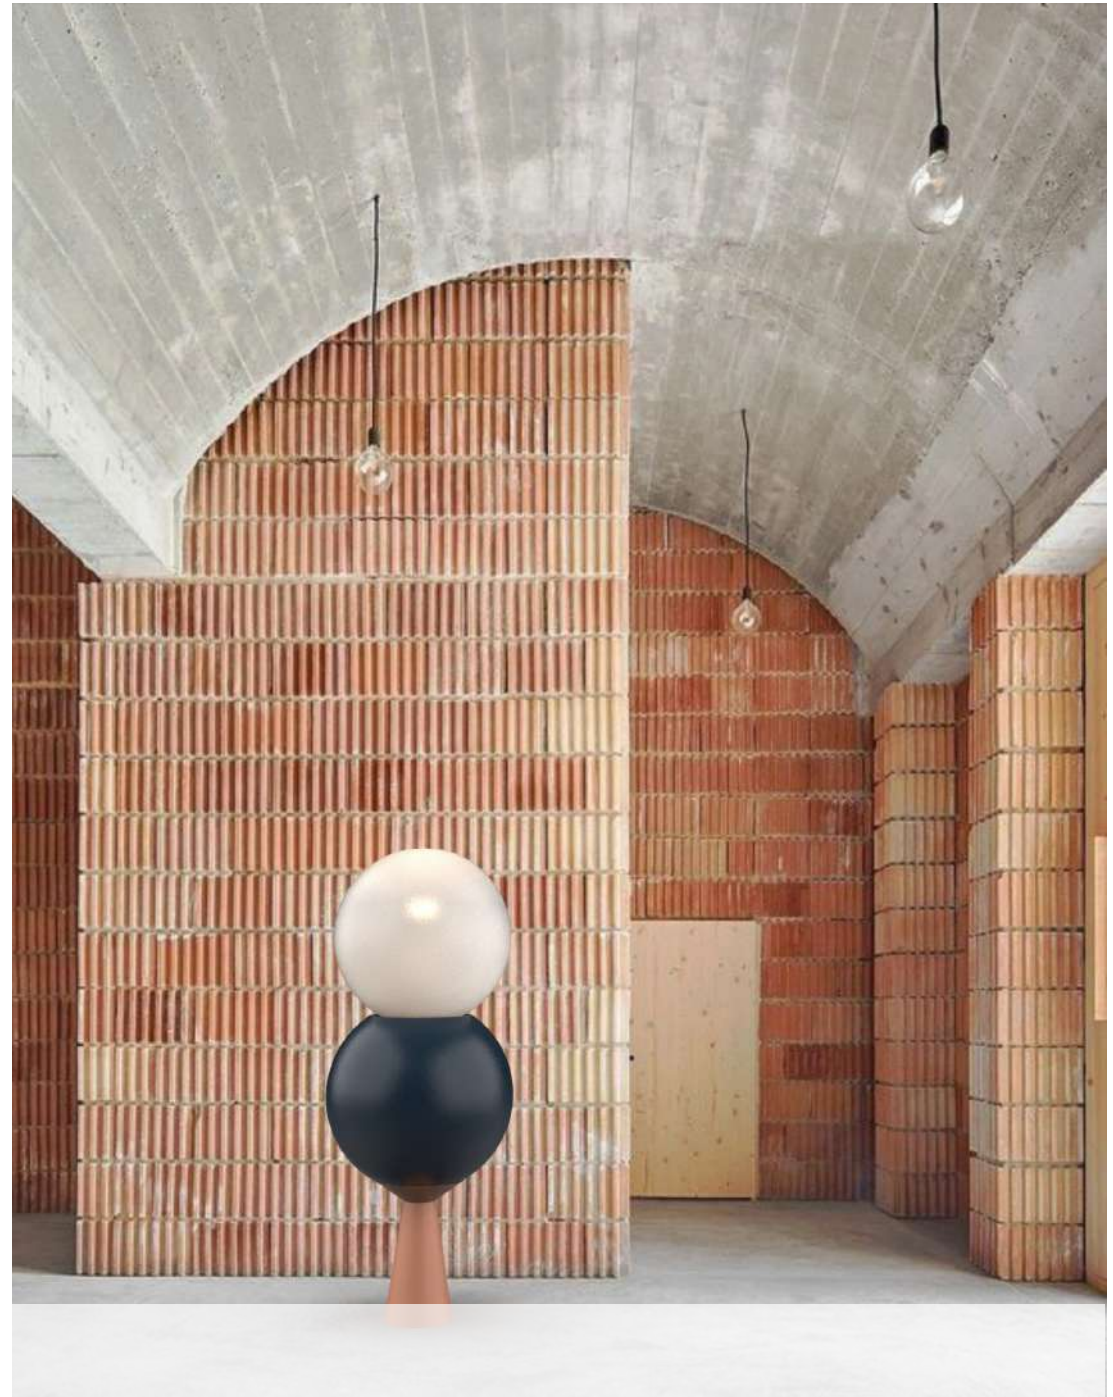

mordomia

Name: Florence  
178cm

Name: Sand  
96cm

Name: Dance  
112x65cm

Name: One  
95cm

FOR MORE INFORMATION CONTACT:

DESIGN@MORDOMIAS.PT

(+351) 220 984 906